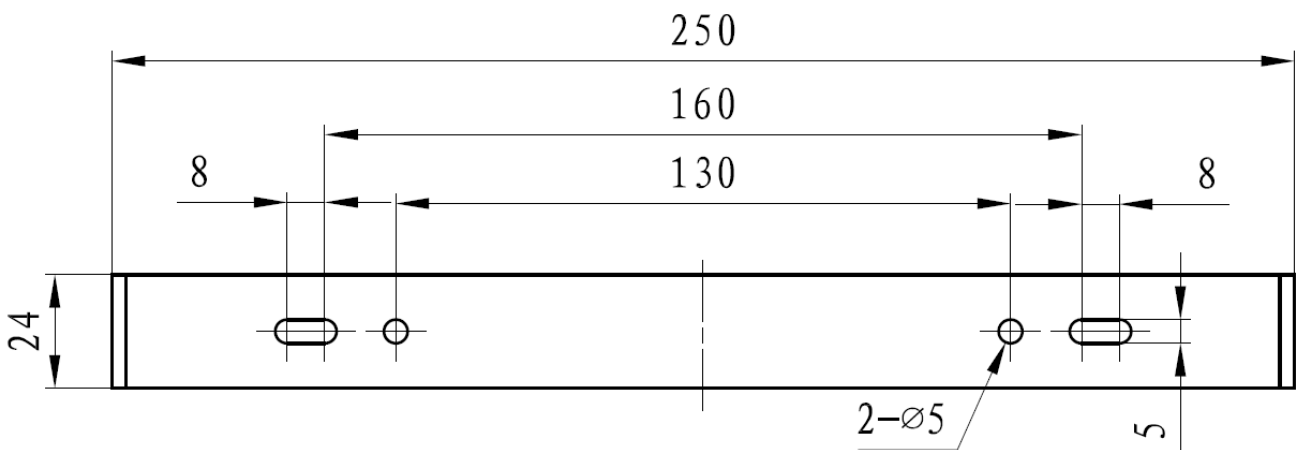

The photograph may not match the reference exactly. Please read the product description to identify the finish.

**TECeNfCAi CeARACTERfSTfCS**

Product Model:	X-03LED25-108
IP Protection degrees:	IP65
IK Protection degrees:	IK09
Light source:	108x SMD 2835
Total power consumption:	26W
Luminous Flux:	2350Lm
Luminous efficiency:	90~100Lm/w
Color temperature:	4000K as standard. Optinal 2700K,3000K & 5700K. Amber LED available
Voltage/Frequency:	100-240V/50-60Hz
Warranty(Years):	3
Units per box:	1
Net Weight(Kg)	2.2

Lm<sup>(N)</sup>: Nominal flow of light in actual working conditions. Its actual flow will depend on the environmental conditions and the efficiency of the optics and/or diffuser.

PC

High purity aluminum